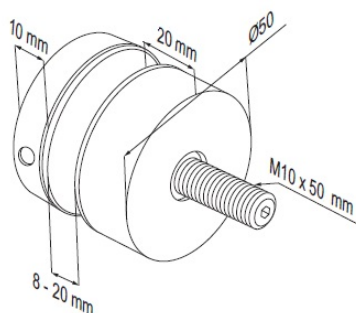

# PRODUCT SHEET

**Description:**

Adjustable Stand-Off Glass Adapter,SS316,Brushed,ø50x20mm,F/ 8-20mm. Glass, W/M10x50mm Threaded Rod, Drill Hole ø14mm

**Item number:**

22.10.478-0

| Units | Box | Carton | HS Code    | Barcode                                                                                             |
|-------|-----|--------|------------|-----------------------------------------------------------------------------------------------------|
| Pcs.  | 4   | 40     | 8302419000 | <br>5704866503426 |